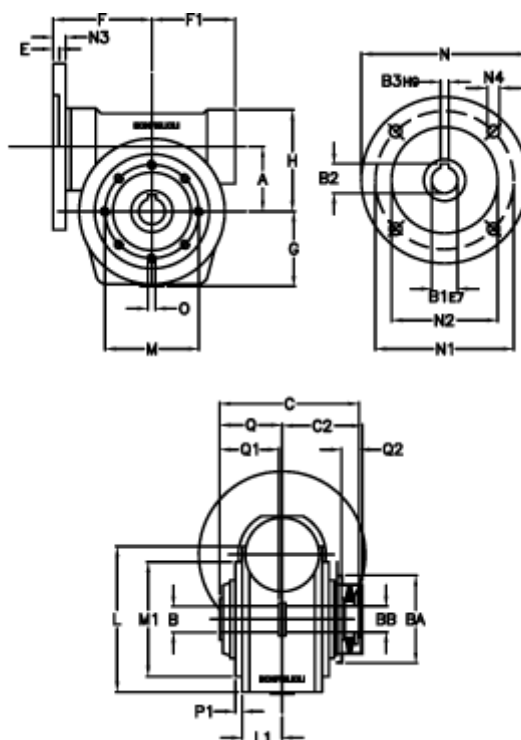

Article number: 390204906072716
 Description: Worm Gear with Torque Limiter
 VF 49-L1-P-60 P71B5

Measures

a = 49.50	C2 = 63,5	L1 = 36.8	O = M6x8
B = 25	Description = VF 49P-xx-71B5	m = 94	P1 = 2.5
B1 E7 = 14	E = 3.0	M1 = 68	Q = 51.0
B2 = 16.3	F = 70	N = 160	Q1 = 41
B3 H9 = 5	F1 = 63	N1 = 130	Q2 = 15
BA = 63	g = 56	N2 = 110	
BB H7 = 14	H = 80.0	N3 = 10.5	
C = 105	L = 107.5	N4 = 9,5	